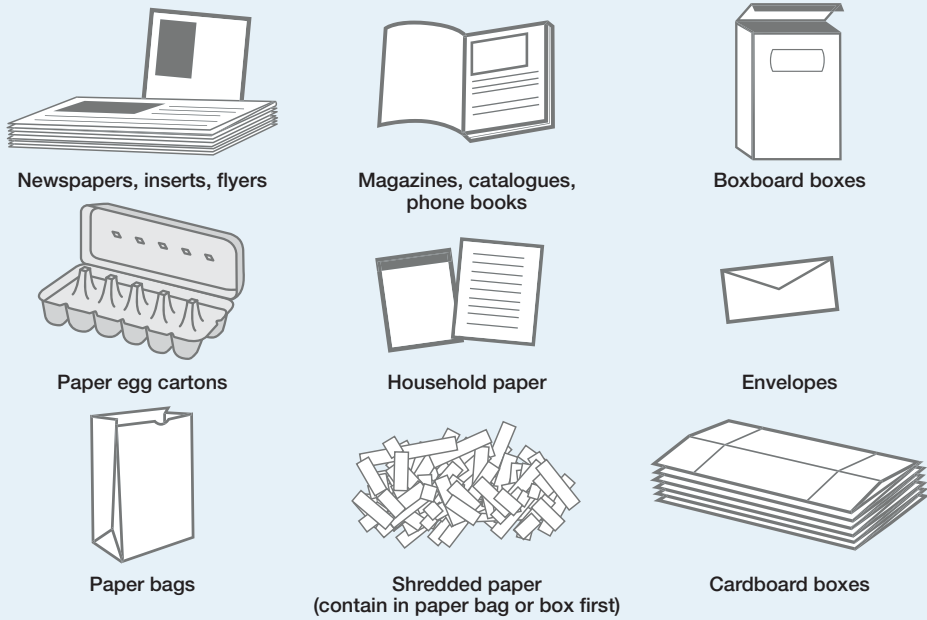

- ✓ Gift cards
- ✓ Paper gift wrap
- ✓ Paper gift bags
- ✓ Paper bags for pet food, flour, sugar, etc.
- ✓ Paper carry-out beverage trays
- ✓ Cores from paper towel and toilet tissue