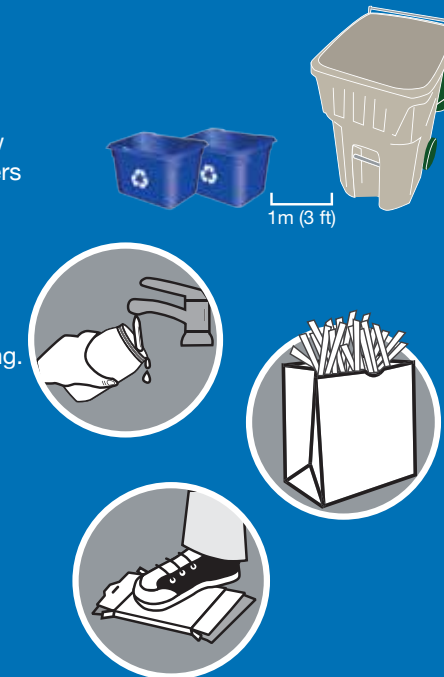

RECYCLING TIPS

You can help ensure that more materials are recycled by following these steps:

1. 1 Place your blue boxes side by side. Allow 1m (3 ft) between your recycling containers and your garbage bin.
2. 2 Empty and rinse containers.
3. 3 Contain shredded paper inside a paper bag or box before adding to your recycling.
4. 4 Flatten cardboard, remove plastic wrap from cardboard flats. Staples and tape okay. If too large for recycling container, flatten and cut to no larger than 30" wide (78 cm) by 30" tall (78 cm). Stack neatly and securely place beside or between recycling containers.

For more tips, visit www.RecycleBC.ca.

? RECYCLING COLLECTION QUESTIONS?

Alpine Disposal and Recycling Ltd. is Recycle BC's curbside collection partner in the Regional District of Central Kootenay. They can answer questions about collection zones, missed pick-ups, holiday schedules, or recycling containers.

Contact Alpine Disposal and Recycling Ltd.
Phone: 1-866-596-5444
Email: recycle@alpinegroup.ca