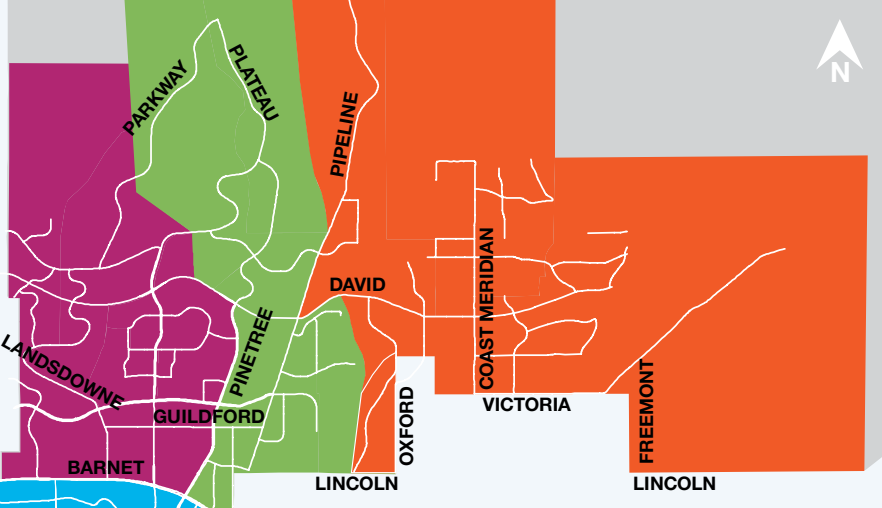

COLLECTION MAP

NORTH (AM ZONE)

Set out recycling between 5:30 am and 7:00 am

SOUTH (PM ZONE)

Set out recycling between 5:30 am and 10:00 am

- MONDAY
- TUESDAY
- WEDNESDAY
- THURSDAY

Recycling Collection Questions?