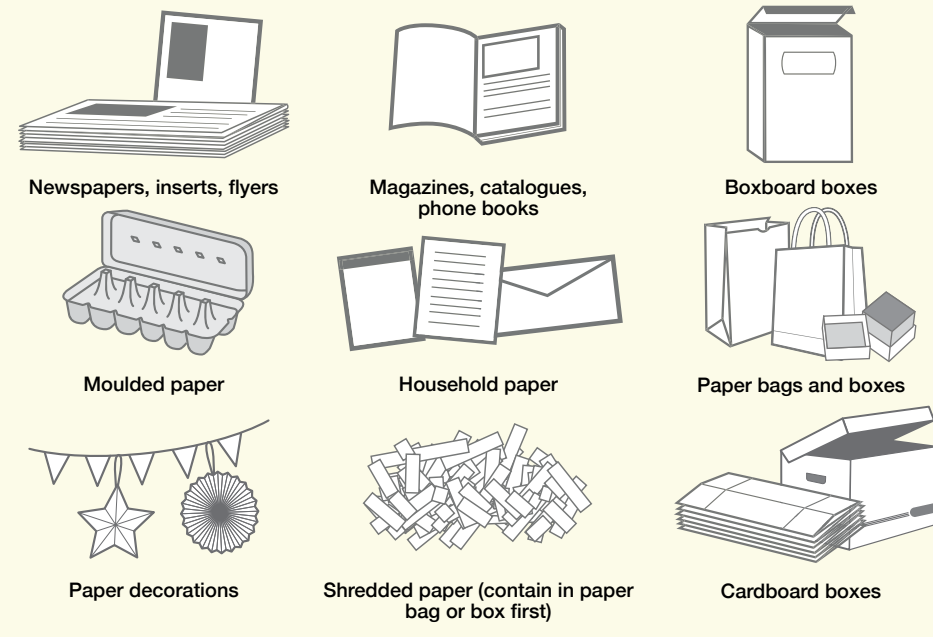

PAPER

PUT INTO YELLOW BAG

Cut excess cardboard to 76 cm x 76 cm (30 in x 30 in) and stack beside bag

Clean and dry paper only

CONTAINERS

PUT INTO BLUE BOX

Empty and rinse containers

GLASS

PUT INTO GREY OR LIGHT BLUE BOX

Empty and rinse glass bottles and jars

DROP-OFF ONLY

TAKE TO RECYCLING DEPOT

Not accepted in your yellow bag, blue box, or grey box

- ✓ Greeting cards
- ✓ Paper gift wrap
- ✓ Paper gift bags
- ✓ Paper carry-out beverage trays
- ✓ Cores from paper towel and toilet tissue
- ✓ Compressed paper hangers
- ✓ Paper-only shipping envelopes