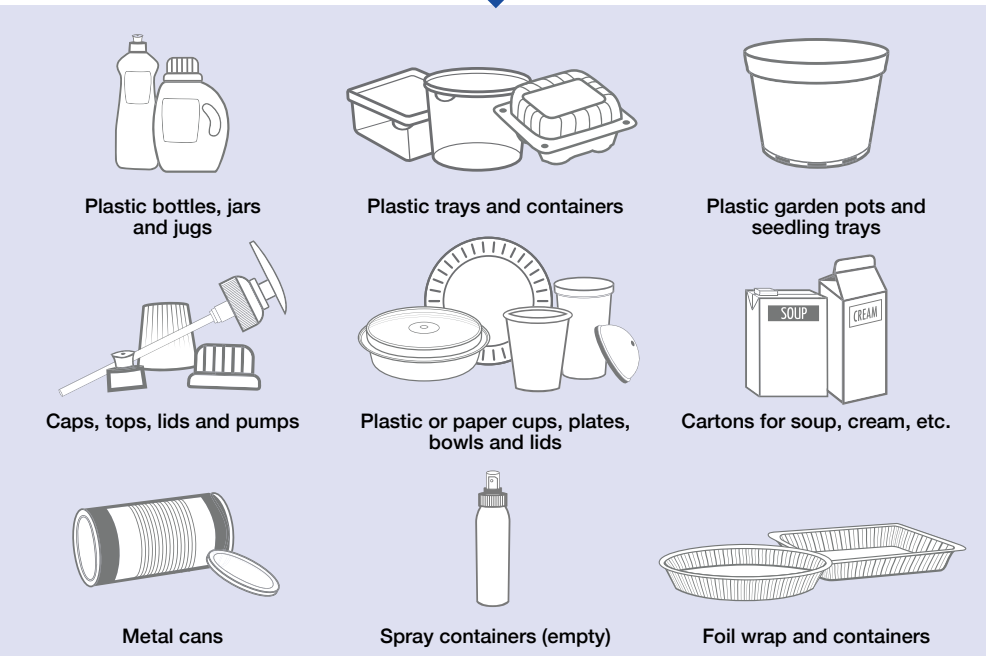

CONTAINERS

PUT INTO ONE BLUE BOX

Empty and rinse containers

DROP-OFF ONLY

TAKE TO RECYCLING DEPOT

Not accepted in your blue boxes

- ✓ Greeting cards
- ✓ Paper gift wrap
- ✓ Paper gift bags
- ✓ Paper carry-out beverage trays
- ✓ Cores from paper towel and toilet tissue
- ✓ Compressed paper hangers
- ✓ Paper-only shipping envelopes