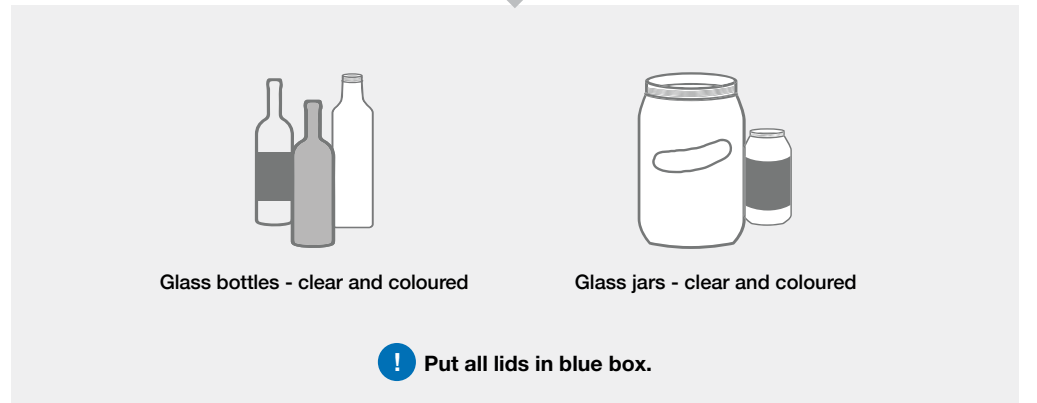

NOT ACCEPTED

- Drinking glasses, dishes, or cookware
- Window glass or mirrors
- Ceramic products
- Light bulbs or light fixtures

Want to recycle something not included here?

Search Recycle BC's Waste Wizard or download a full material list at RecycleBC.ca.
To recycle items that are not packaging, packaging-like products, single-use items, or paper, contact the Recycling Council of BC (RCBC) at RCBC.ca.

Unused Medication

Empty medication containers can be recycled with Recycle BC, but unused or expired medications can be safely disposed of by returning them to community pharmacies. For more information or to find the nearest pharmacy, please visit www.healthsteward.ca.

NO HAZARDOUS MATERIALS

Exclude batteries; medical sharps; bleach or aerosol containers with any contents remaining; containers with the words COMBUSTIBLE, FLAMMABLE or VERY FLAMMABLE on them (except cosmetic and beauty product containers); compressed gas cylinders, for example used propane cylinders; containers for paint, motor oil, vehicle lubricants, or antifreeze; or containers for pesticides labelled POISON, and precautionary octagon or diamond symbols with skull and cross bones.

FLEXIBLE PLASTICS

1. **NOT ACCEPTED**
2. Cellophane wrap for floral arrangements, etc.
   - Garbage bags
   - Plastic squeeze tubes
   - Plastic-lined paper
   - Paper-lined plastic
   - Plastic strapping
   - 6-pack rings
   - Biodegradable plastic
   - Vinyl

FOAM PACKAGING

- ✓ Bags for groceries, produce, and newspapers
- ✓ Overwrap for diapers, feminine hygiene products, paper towels, and soft drink flats

- Blue or pink foam insulation, packing chips and peanuts
- Squishy or flexible foam, and foam noodles

10-YEAR ANNIVERSARY HALL OF FAME

1.98M TONNES collected from 2014 - 2023.
That's the weight of 8.6M adult male grizzly bears!

99% of BC has access to recycling.
That's over 2M households with packaging and paper recycling service.

227 DEPOTS & 53 London Drugs locations accept flexible plastics.
A decade ago, these materials may have ended up in a landfill.

$1 BILLION contributed by producers since 2014.
This funds the program and shifts costs away from taxpayers and municipalities.

98% of plastics we collect are sent to recycling end markets.
Now, that's something to celebrate!

73% of materials are processed in North America.
Best of all, 99% of plastics stay in BC for recycling.

Way to bring your A-game at the bin, BC! Let's work together to make the next 10 years even better.

Non cumulative numbers from Recycle BC's 2023 Annual Report.