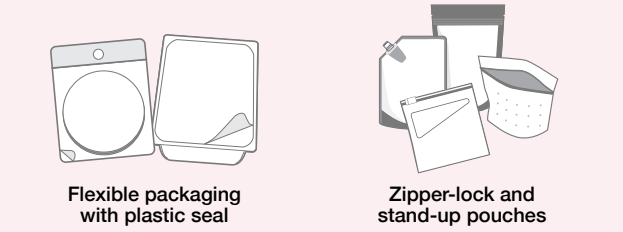

FLEXIBLE PLASTICS

1. **NOT ACCEPTED**
2. Cellophane wrap for floral arrangements, etc.
   - Garbage bags
   - Plastic squeeze tubes
   - Plastic-lined paper
   - Paper-lined plastic
   - Plastic strapping
   - 6-pack rings
   - Biodegradable plastic
   - Vinyl