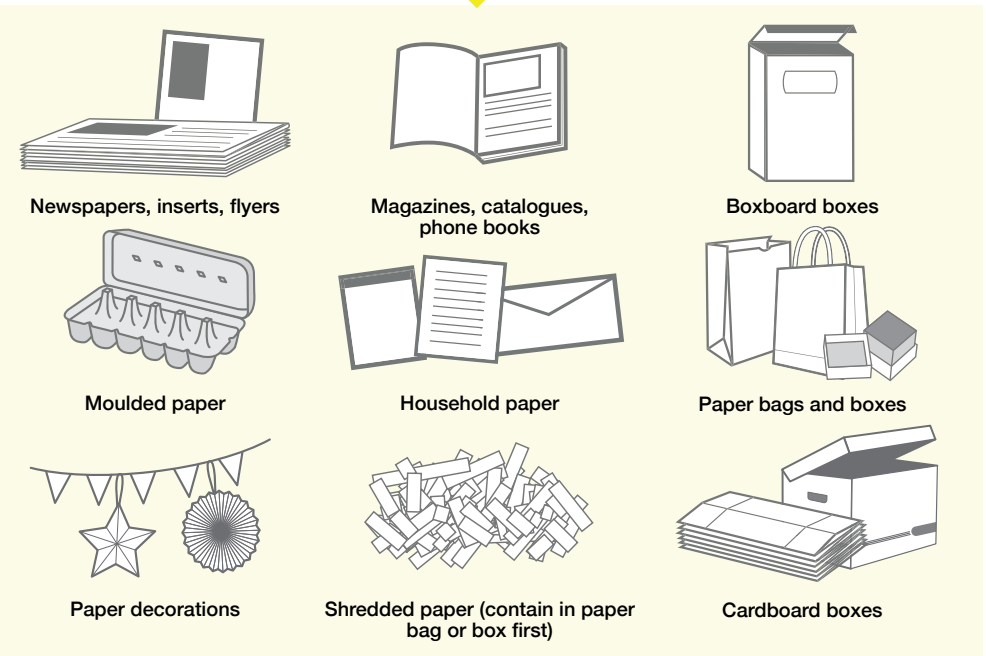

CONTAINERS

PUT INTO ONE BLUE BOX

Empty and rinse containers

DROP-OFF ONLY

TAKE TO RECYCLING DEPOT

Not accepted in your blue boxes

- ✓ Greeting cards
- ✓ Paper gift wrap
- ✓ Paper gift bags
- ✓ Paper carry-out beverage trays
- ✓ Cores from paper towel and toilet tissue
- ✓ Compressed paper hangers
- ✓ Paper-only shipping envelopes