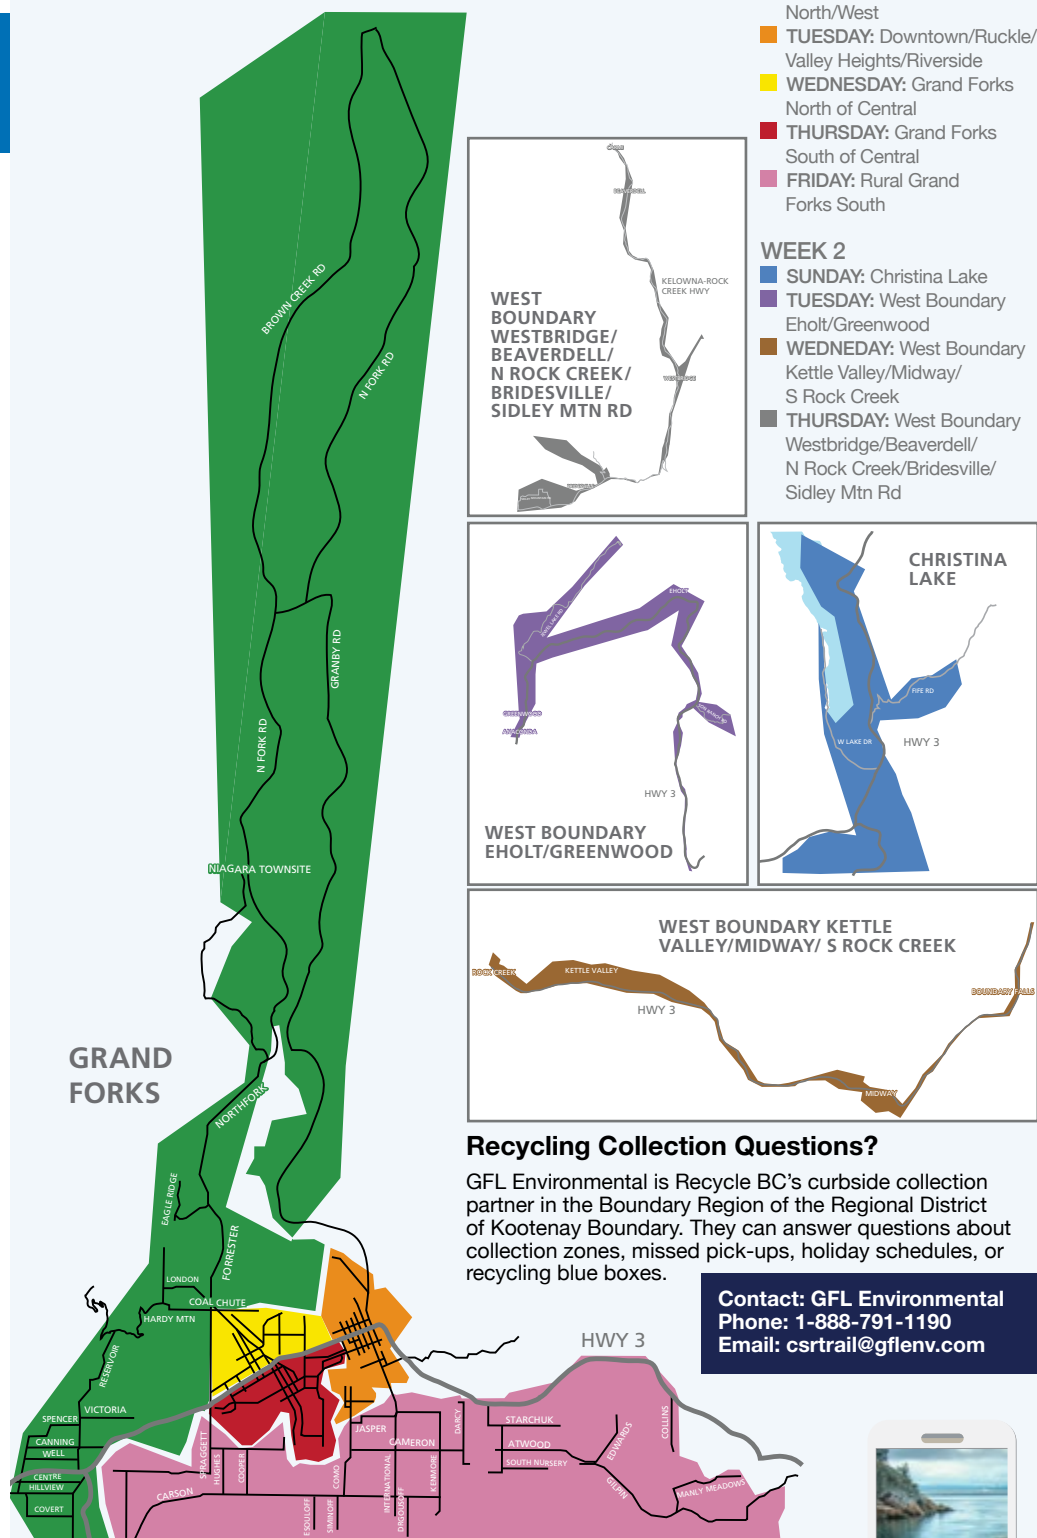

COLLECTION MAP

Recycling Collection Questions?

GFL Environmental is Recycle BC's curbside collection partner in the Boundary Region of the Regional District of Kootenay Boundary. They can answer questions about collection zones, missed pick-ups, holiday schedules, or recycling blue boxes.

Contact: GFL Environmental
Phone: 1-888-791-1190
Email: csrtrail@gflenv.com

Download the App

View your collection schedule, sign up for recycling reminders, see depot locations, and search materials with the Recycle BC app.

RecycleBC.ca/App

Please find a detailed material list at RecycleBC.ca/what-can-i-recycle.
請瀏覽 RecycleBC.ca/what-can-i-recycle 查詢物料清單中文。
बिना कचरे के अलग-अलग सामग्री सूची के लिए RecycleBC.ca/what-can-i-recycle पर जाएं।
번역된 자료 목록은 RecycleBC.ca/what-can-i-recycle 에서 찾으십시오.
لطفاً فهرست مواد را به تفصیل در RecycleBC.ca/what-can-i-recycle مشاهده کنید.

ENSURE MORE MATERIALS ARE RECYCLED AND KEPT OUT OF LANDFILL BY REMEMBERING THESE PRO-TIPS:

1. **Line it up.** Put your cardboard between your boxes, not on top. Leave about 1m (3 feet) of space between recycling boxes and your garbage/organics bins.
2. **Keep it clean.** Empty and rinse containers to prevent contamination, recycle more materials, and avoid attracting wildlife when you put them out for collection.
3. **Flatten and cut.** If your cardboard is too big for the blue box, flatten and cut it into smaller pieces, no larger than 76 cm x 76 cm (30 in x 30 in). Stack them loosely between your boxes. Don't forget to keep plastic wrap out of your recycling!
4. **Avoid litter.** Don't overfill your recycling boxes. If you can't fit everything comfortably, contact Recycle BC's collection partner for an additional box or use a similar open box (like a laundry basket or storage box) to sort your material properly.
5. **We're here to help.** Download our app, email us at info@recyclebc.ca or reach out on social media @RecycleBC.

OOPS! Did you receive an Oops tag on collection day?

Our collection partners may leave these behind if your material is unable to be collected. The tag will indicate the issue.

GFL Environmental is Recycle BC's curbside collection partner in the Boundary Region of the Regional District of Kootenay Boundary. They can answer questions about collection zones, missed pick-ups, holiday schedules, or recycling blue boxes.

Contact: GFL Environmental
Phone: 1-888-791-1190
Email: csrtrail@gflenv.com

For information about garbage, compost, or yard and garden waste services in the Regional District of Kootenay Boundary, please contact your local government.

NEARBY DEPOTS

Christina Lake Transfer Station
834 Cascade Dump Rd.
(Hwy 395, 3 kms south of Hwy 3)
250-447-7647

Rock Creek Transfer Station
1610 Rock Creek Dump Rd, Rock Creek
250-446-2231

Grand Forks Recycling Depot
8058 Donaldson Drive, Grand Forks
250-442-2523

West Boundary Landfill
2050 Motherlode Rd,
3 km up Deadwood Rd from Hwy 3

ABOUT RECYCLE BC