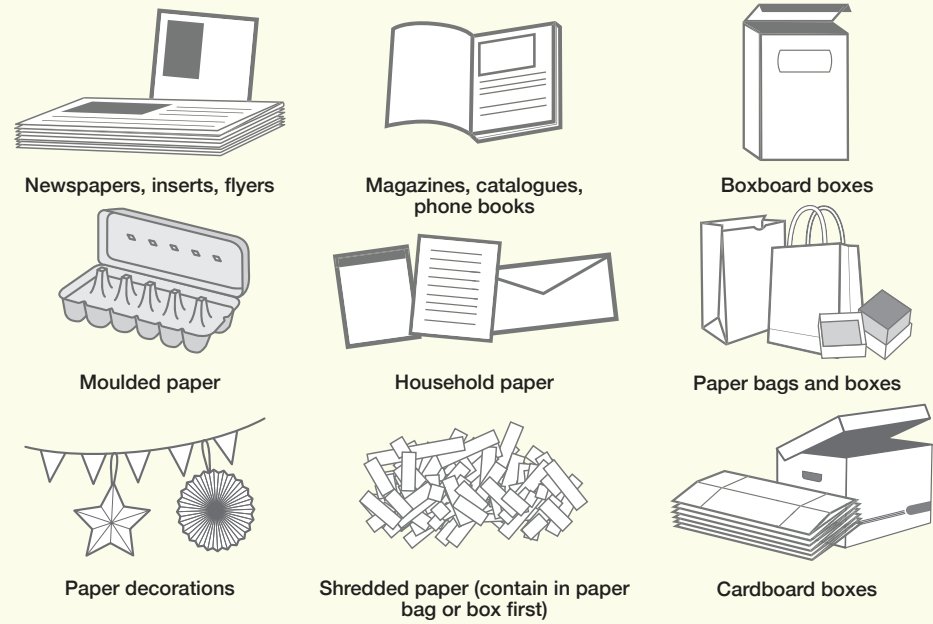

## CONTAINERS

PUT INTO BLUE BOX

Empty and rinse containers

## GLASS

PUT INTO GREY BOX

Empty and rinse glass bottles and jars

## DROP-OFF ONLY

TAKE TO RECYCLING DEPOT

Not accepted in your yellow bag, blue box, or grey box

- ✓ Greeting cards
- ✓ Paper gift wrap
- ✓ Paper gift bags
- ✓ Paper carry-out beverage trays
- ✓ Cores from paper towel and toilet tissue
- ✓ Compressed paper hangers
- ✓ Paper-only shipping envelopes