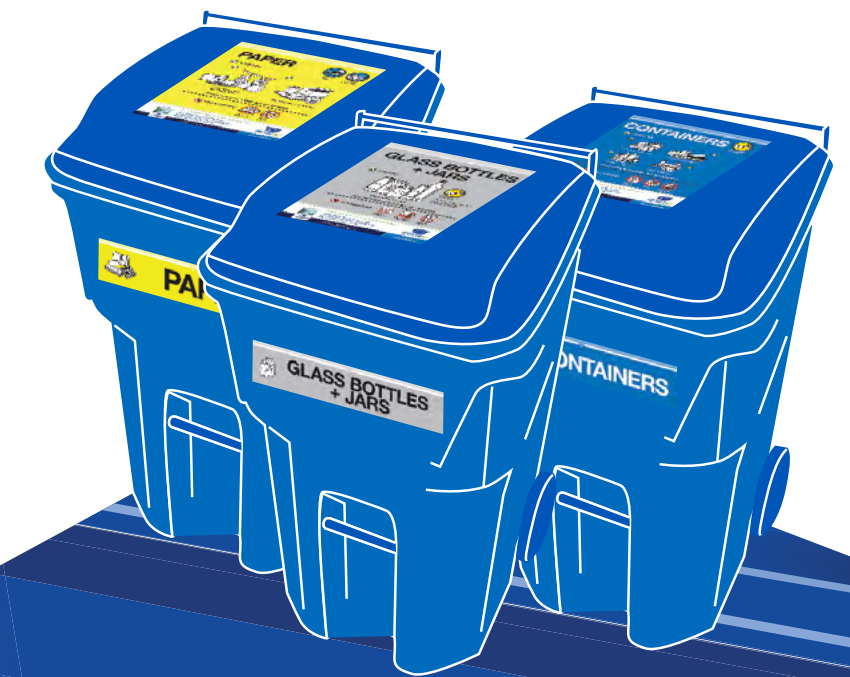

Download the App

View your collection schedule, sign up for recycling reminders, see depot locations, and search materials.

RecycleBC.ca/App

ABOUT RECYCLE BC

Recycle BC is a not-for-profit organization responsible for residential packaging and paper recycling throughout BC, servicing over 1.8 million households. Recycle BC ensures your household materials are picked up, sorted, and responsibly managed and recycled. Our program is funded by over 1,200 businesses that include retailers, manufacturers and restaurants that supply packaging and paper to BC residents, shifting costs away from homeowners.

Find your nearest depot location at:

RecycleBC.ca/Depots

[@RecycleBC](https://www.instagram.com/RecycleBC)

NOT ACCEPTED

- ✗ Cellophane wrap for floral arrangements, etc.
- ✗ Garbage bags
- ✗ Plastic squeeze tubes, plastic-lined paper
- ✗ Paper-lined plastic, plastic strapping
- ✗ 6-pack rings, biodegradable plastic, vinyl
- ✗ Blue or pink foam insulation, packing chips and peanuts
- ✗ Squishy or flexible foam and foam noodles