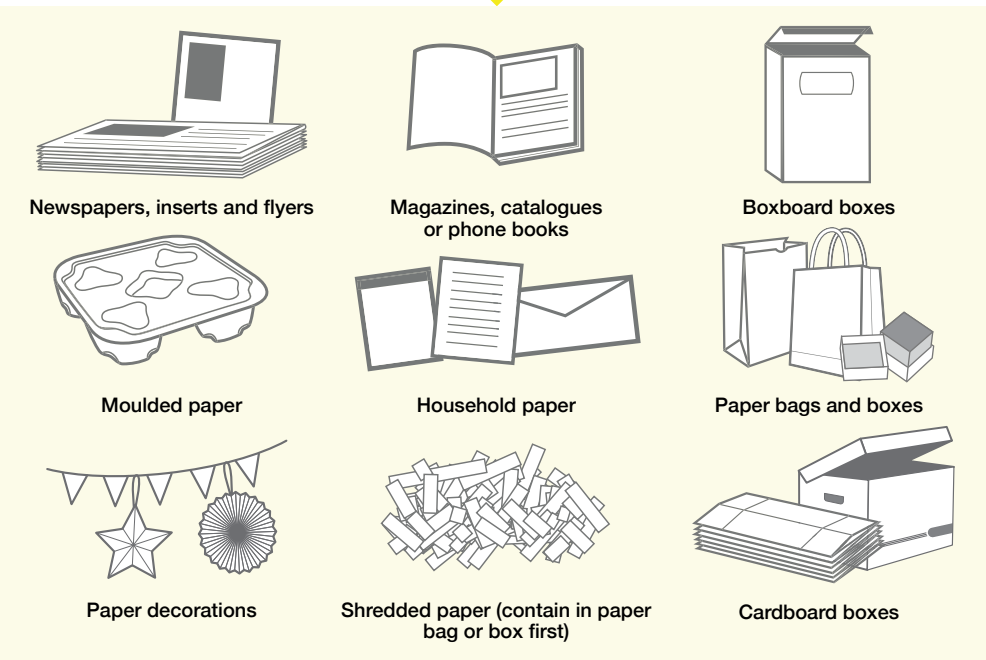

RecycleBC.ca/North-Vancouver

PAPER

PUT INTO PAPER CART

Cut excess cardboard into smaller pieces to fit inside cart
Clean and dry paper only

CONTAINERS

PUT INTO CONTAINER CART

Empty and rinse containers

GLASS

PUT INTO GLASS CART

Empty and rinse glass bottles and jars

- ✓ Greeting cards
- ✓ Paper gift wrap
- ✓ Paper gift bags
- ✓ Paper carry-out beverage trays
- ✓ Cores from paper towel and toilet tissue
- ✓ Compressed paper hangers
- ✓ Paper-only shipping envelopes