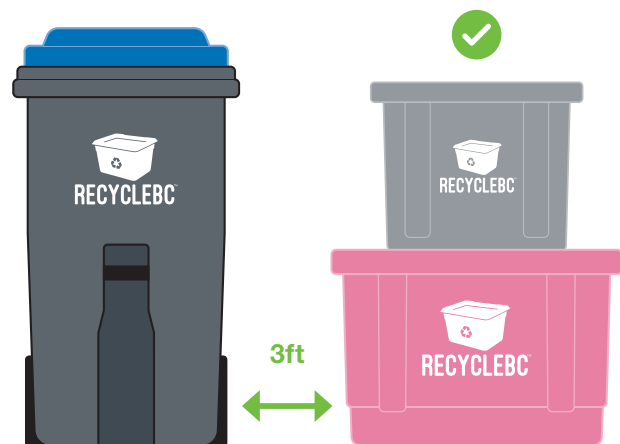

Collection Day

START USING YOUR NEW BOXES IN MAY!

- ✓ Stack Grey Box on top of Pink Box.
- ✓ Place your cart and both boxes at the curb by 7:00 AM on collection day.

DOWNLOAD THE RECYCLE BC APP to see your collection schedule, set reminders, get recycling tips and find your local depot!

Meet Your New Curbside Lineup

PINK BOX
Flexible Plastics

GREY BOX
Non-Deposit Glass

BLUE LIDDED CART
Paper and Containers

How it Works

BLUE LIDDED CART

Place loose paper, cardboard, plastic containers, cartons and metal containers in your bin.

- ⊗ Foam Packaging (Depot)
- ⊗ Garbage Bags
- ⊗ Hard and Soft Cover Books
- ⊗ Scrap Metal
- ⊗ Hazardous Waste
- ⊗ Clothing and Textiles
- ⊗ Electronics and Appliances

Visit rbc.ca/recyclepedia to see where it goes.