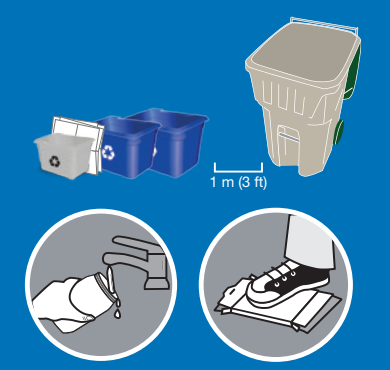

## Follow these guidelines to keep recyclable materials out of the landfill!

- Line it up.** Put your cardboard between your boxes, not on top. Leave about 1 m (3 ft) of space between recycling boxes and your garbage/organic carts.
- Keep it clean.** Empty and rinse containers to prevent contamination of recyclable materials and avoid attracting wildlife when you put them out for collection.
- Flatten and cut.** If your cardboard is too large for the blue box, flatten and cut it into smaller pieces, no larger than 76 cm x 76 cm (30 in x 30 in). Stack them loosely between your boxes.
- Avoid litter.** Don't overfill your recycling boxes. If you can't fit everything comfortably, contact Recycle BC's collection partner for an additional box or use a similar open box (like a laundry basket or storage box) to sort your material properly.
- Connect with us.** Download our app, email us at [info@recyclebc.ca](mailto:info@recyclebc.ca) or reach out on social media @RecycleBC.